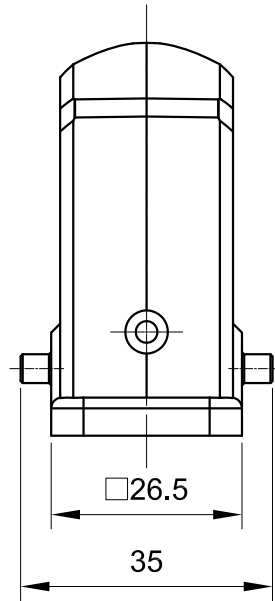

B

B

C

C

D

D

 All Dimensions in mm Original Size DIN A4	Date 2019-11-1	Drawing No. TC5119447	Rev. A00	Scale 1:1
	 InKonn® InKonn (Suzhou) Electric Technology Co.,Ltd.	Part No. 10 07 003 0101	Created by Shuxu Huang	Checked by Yiyi Luo
Type Name HPA3-SE-DB-M20				

1

2

3

4

5

6