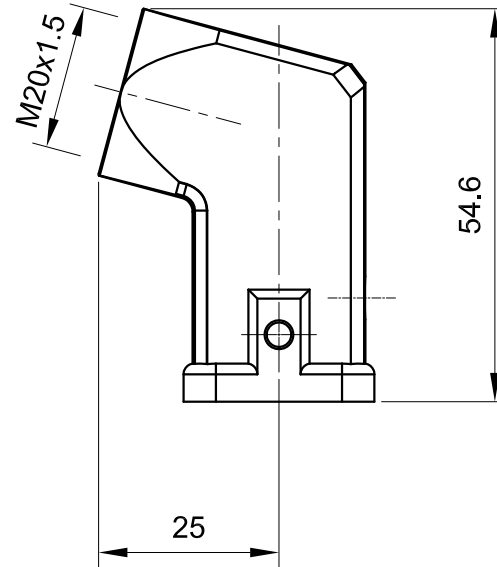

B

B

C

C

D

D

 All Dimensions in mm Original Size DIN A4	Date 2019-11-1	Drawing No. TC5119447	Rev. A00	Scale 1:1
	 InKonn® InKonn (Suzhou) Electric Technology Co.,Ltd.	Part No. 10 07 003 0101	Created by Shuxu Huang	Checked by Yiyi Luo
Type Name HPA3-SE-DB-M20				

1

2

3

4

5

6